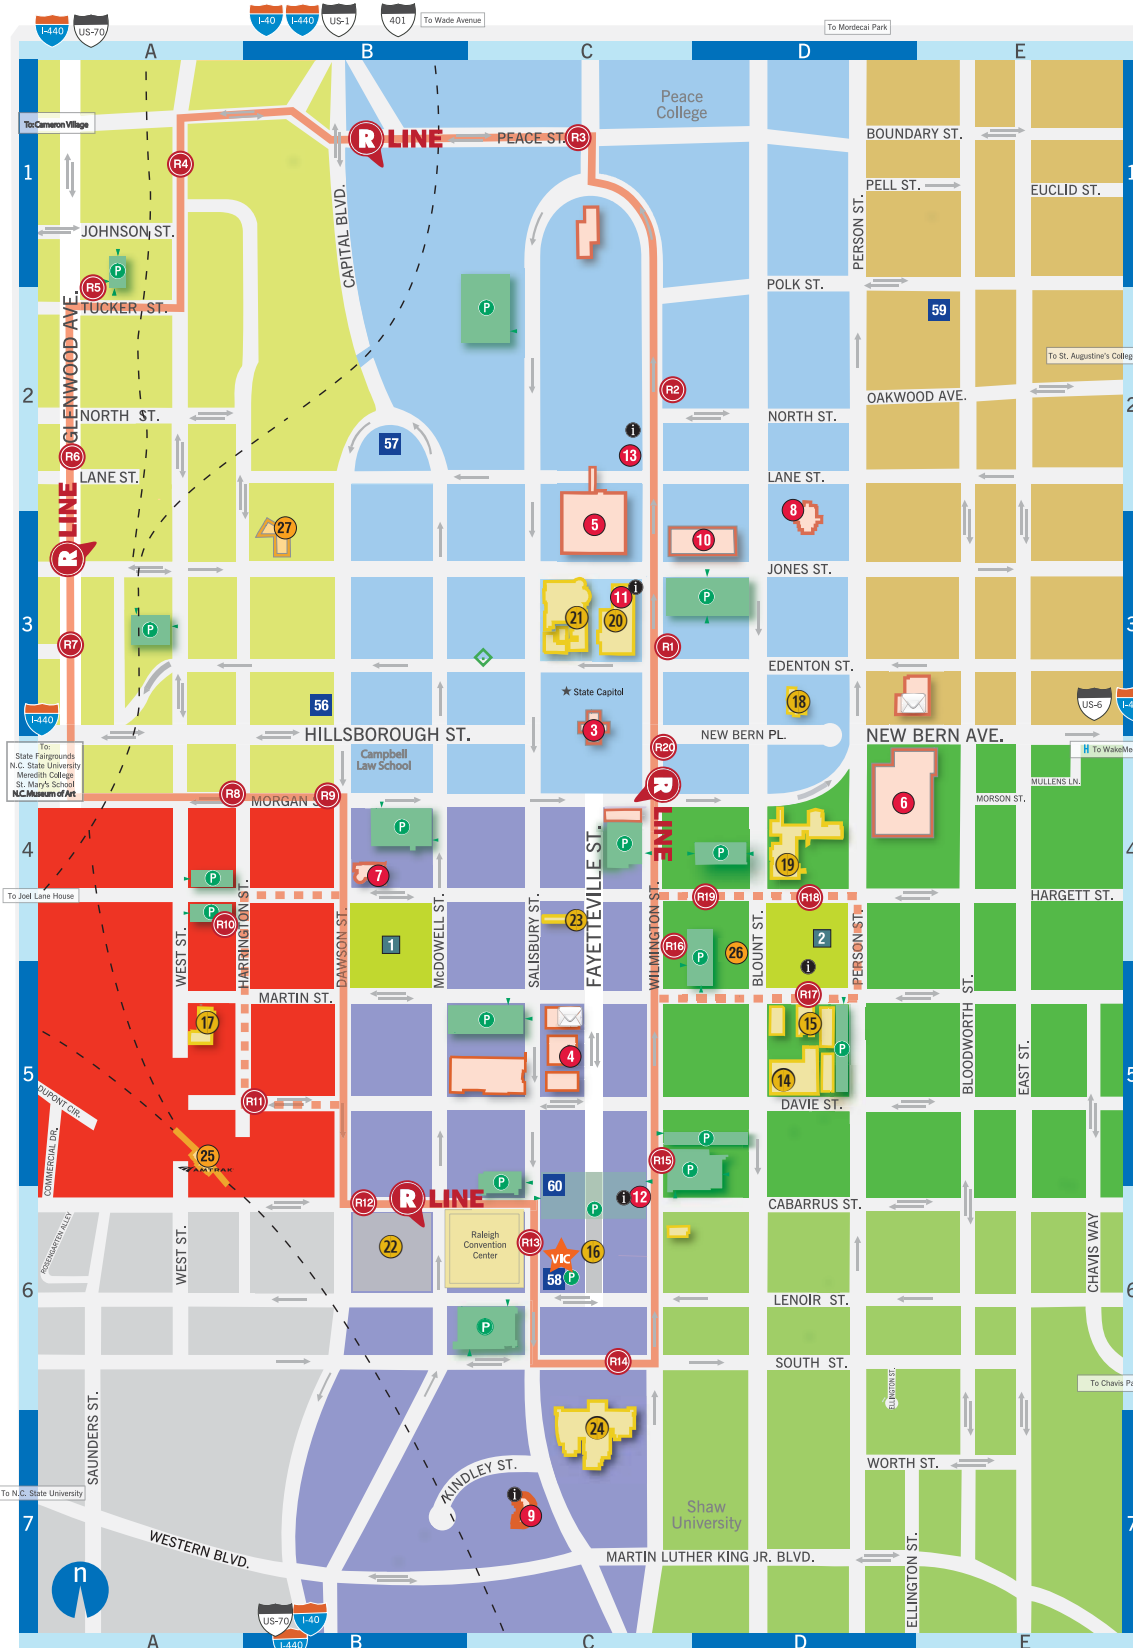

Parks

- 1 Nash Square (B, 4)
- 2 Moore Square (D, 4)

Civic/Government

- 3 N.C. State Capitol (C, 3) ❑
- 4 Wake County Courthouse (C, 5)
- 5 N.C. State Legislative Building (C, 3) ❑
- 6 Federal Government Complex (D, 4)
- 7 City of Raleigh Municipal Complex/ Police Department (B, 4)
- 8 N.C. Executive Mansion (D, 3) ❑
- 9 Greater Raleigh Chamber of Commerce (C, 7)
- 10 N.C. State Archives (D, 3)
- 11 Capital Area Visitor Information (C, 3)
- 12 Greater Raleigh Convention and Visitors Bureau (C, 6)
- 13 N.C. Division of Tourism, Film & Sports Development (C, 2)

Attractions

- 14 Artspace (D, 5)
- 15 City Market (D, 5)
- 16 City Plaza (C, 6) ❑
- 17 Contemporary Art Museum (opening 2011) (A, 5)
- 18 Haywood Hall (D, 3) ❑
- 19 Marbles Kids Museum/Wachovia IMAX® Theatre (D, 4) ❑
- 20 N.C. Museum of History (C, 3) ❑
- 21 N.C. Museum of Natural Sciences (C, 3) ❑
- 22 Raleigh Amphitheater and Festival Site (B, 6) ❑
- 23 Raleigh City Museum (C, 4) ❑

Transit

- 25 Amtrak Rail Station (A, 5)
- 26 City Bus Terminal (D, 4)
- 27 Greyhound Bus Terminal (B, 3)
- R-LINE Stops ❑
 -R-LINE after 6:30pm route

Hotels

- 56 Clarion State Capital (B, 3)
- 57 Days Inn Downtown (B, 2)
- 58 Raleigh Marriott City Center (C, 6)
- 59 Oakwood Inn B&B (E, 2) ❑
- 60 Sheraton Raleigh Hotel (C, 5)

Symbols

- P Parking
- Information
- Parking entryway indicator
- Railroad tracks
- Flow of traffic
- Post offices

Districts ❑

 Glenwood South	 Capital District	 Historic Oakwood	 Warehouse District	 Fayetteville Street	 Moore Square	 East Raleigh/South Park
---	--	--	--	--	--	--